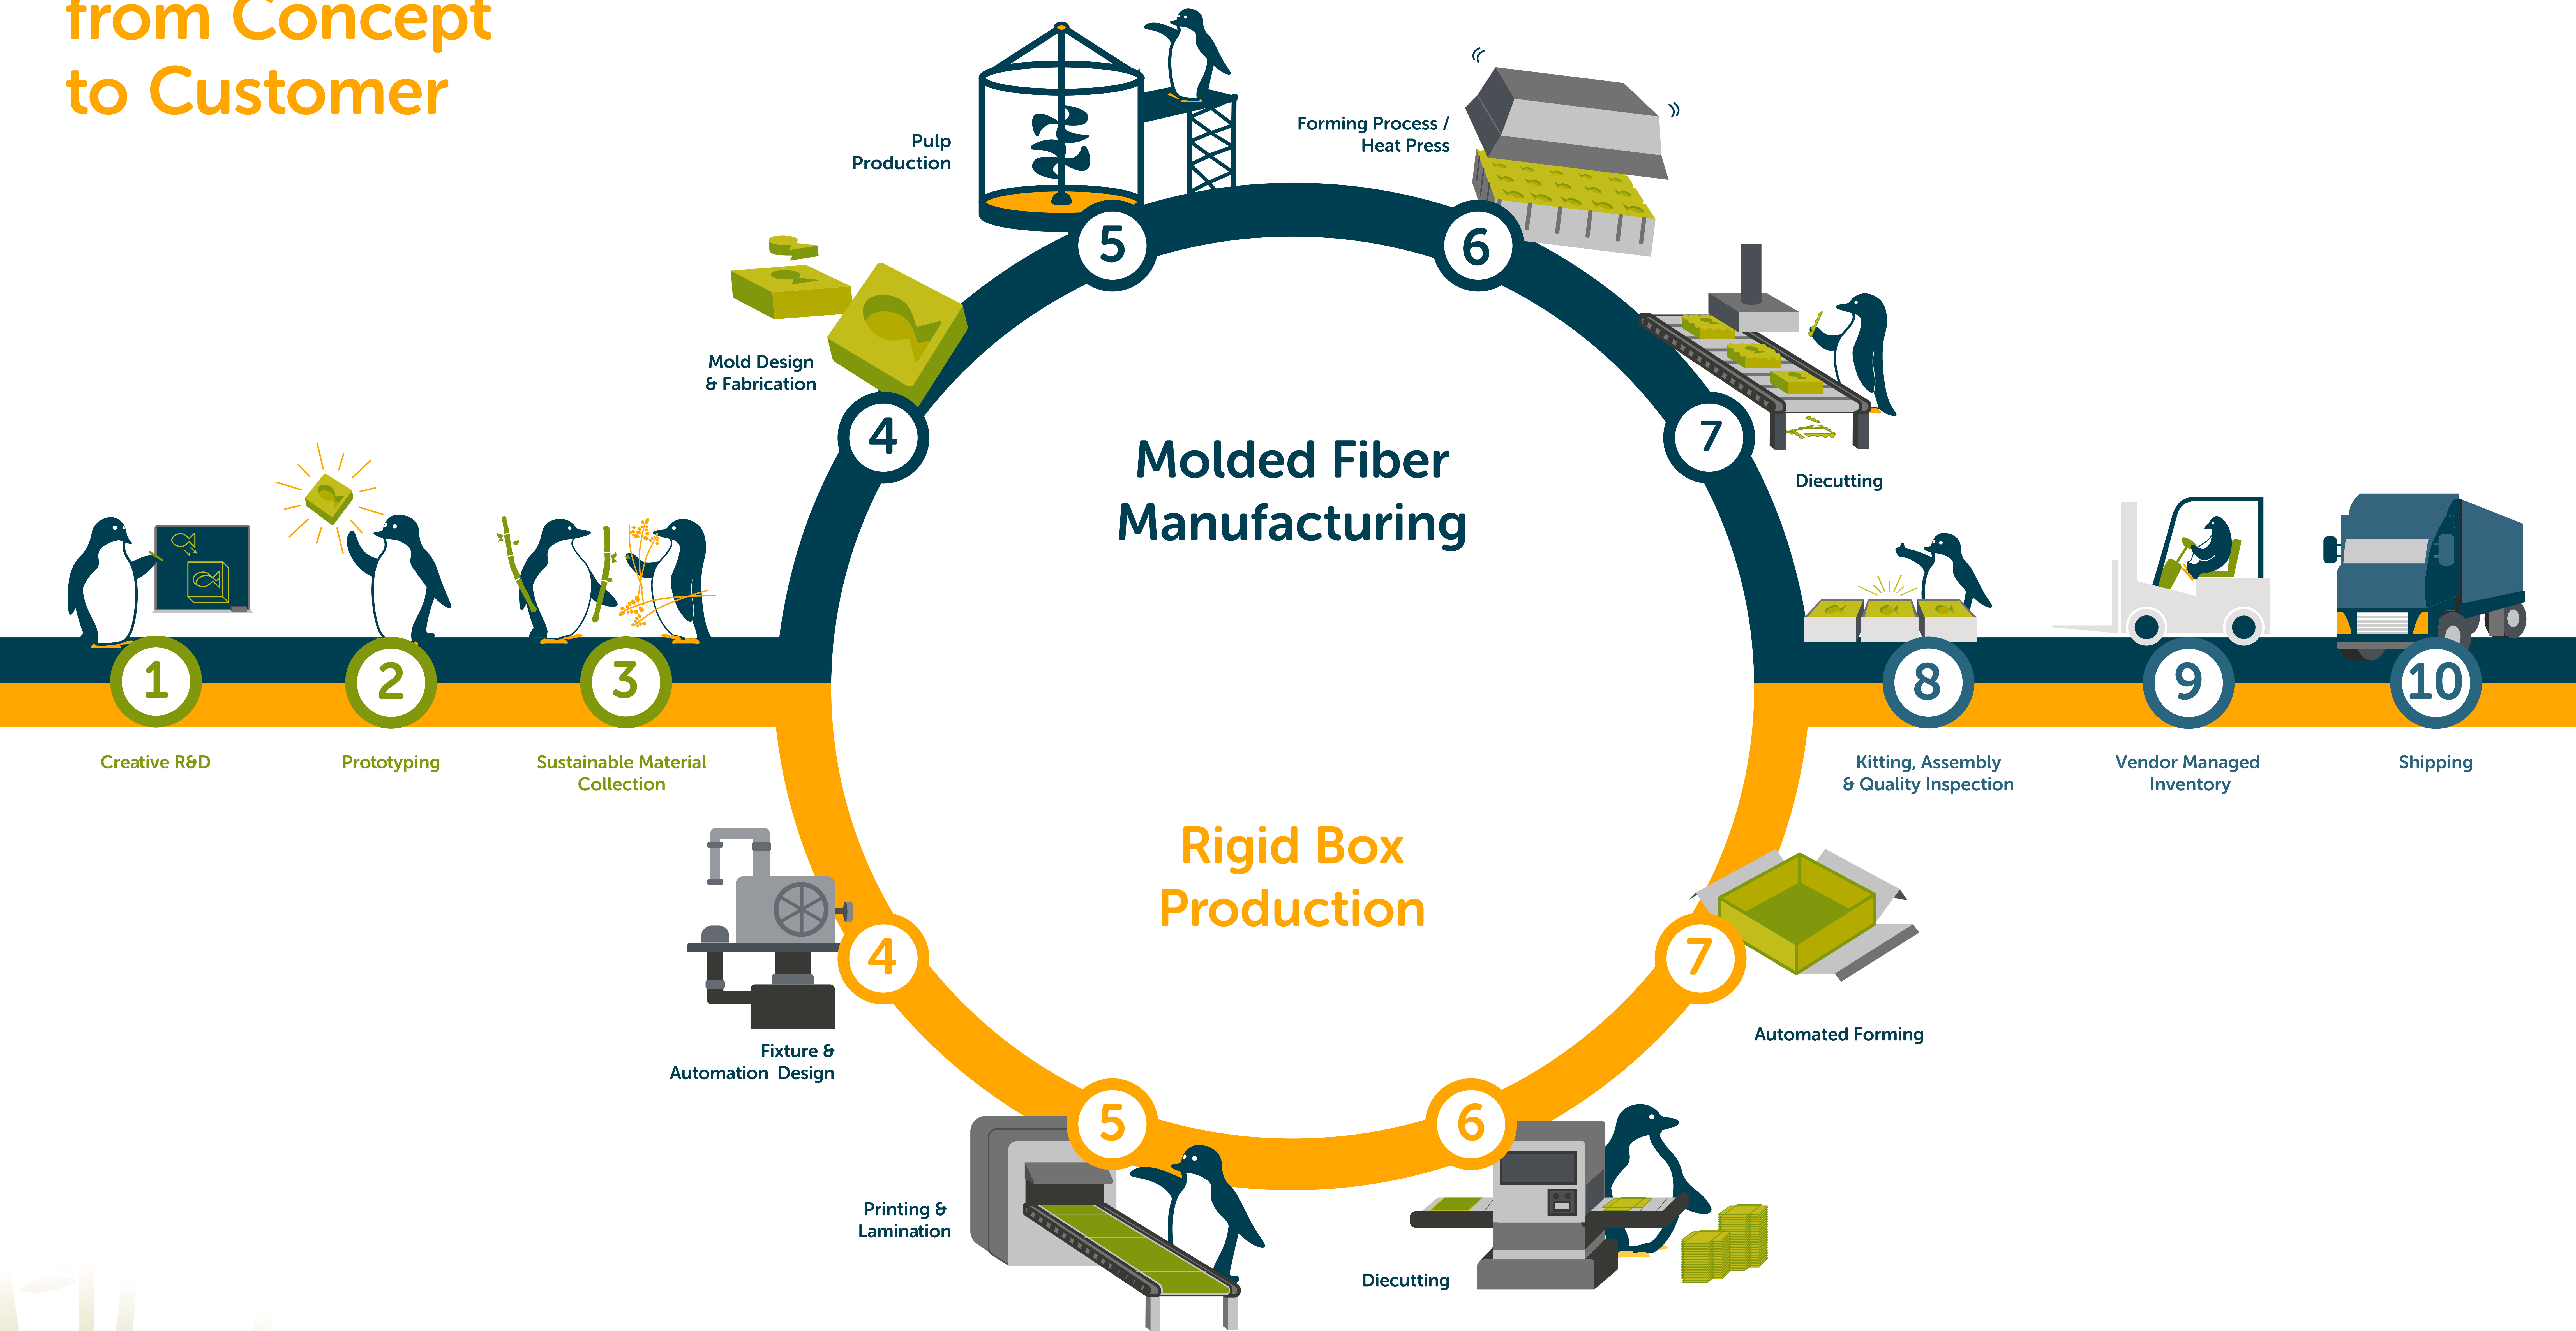

Total Packaging Solutions from Concept to Customer

1.6
FEET A DAY

Bamboo can grow an amazing 1.6 feet per day with a higher tensile strength than steel!

ZERO
EMISSIONS

Golden Arrow factories have zero total emissions, from the beginning to the end of production.

100%
WATER REUSED

We reuse and recycle 100% of the water used in the production process—we even keep a thriving koi pond using the reclaimed water!

2 OUT OF **3**
POLAR BEARS

U.S. Geological survey projects 2 out of 3 polar bears will disappear by 2050 due to climate change.