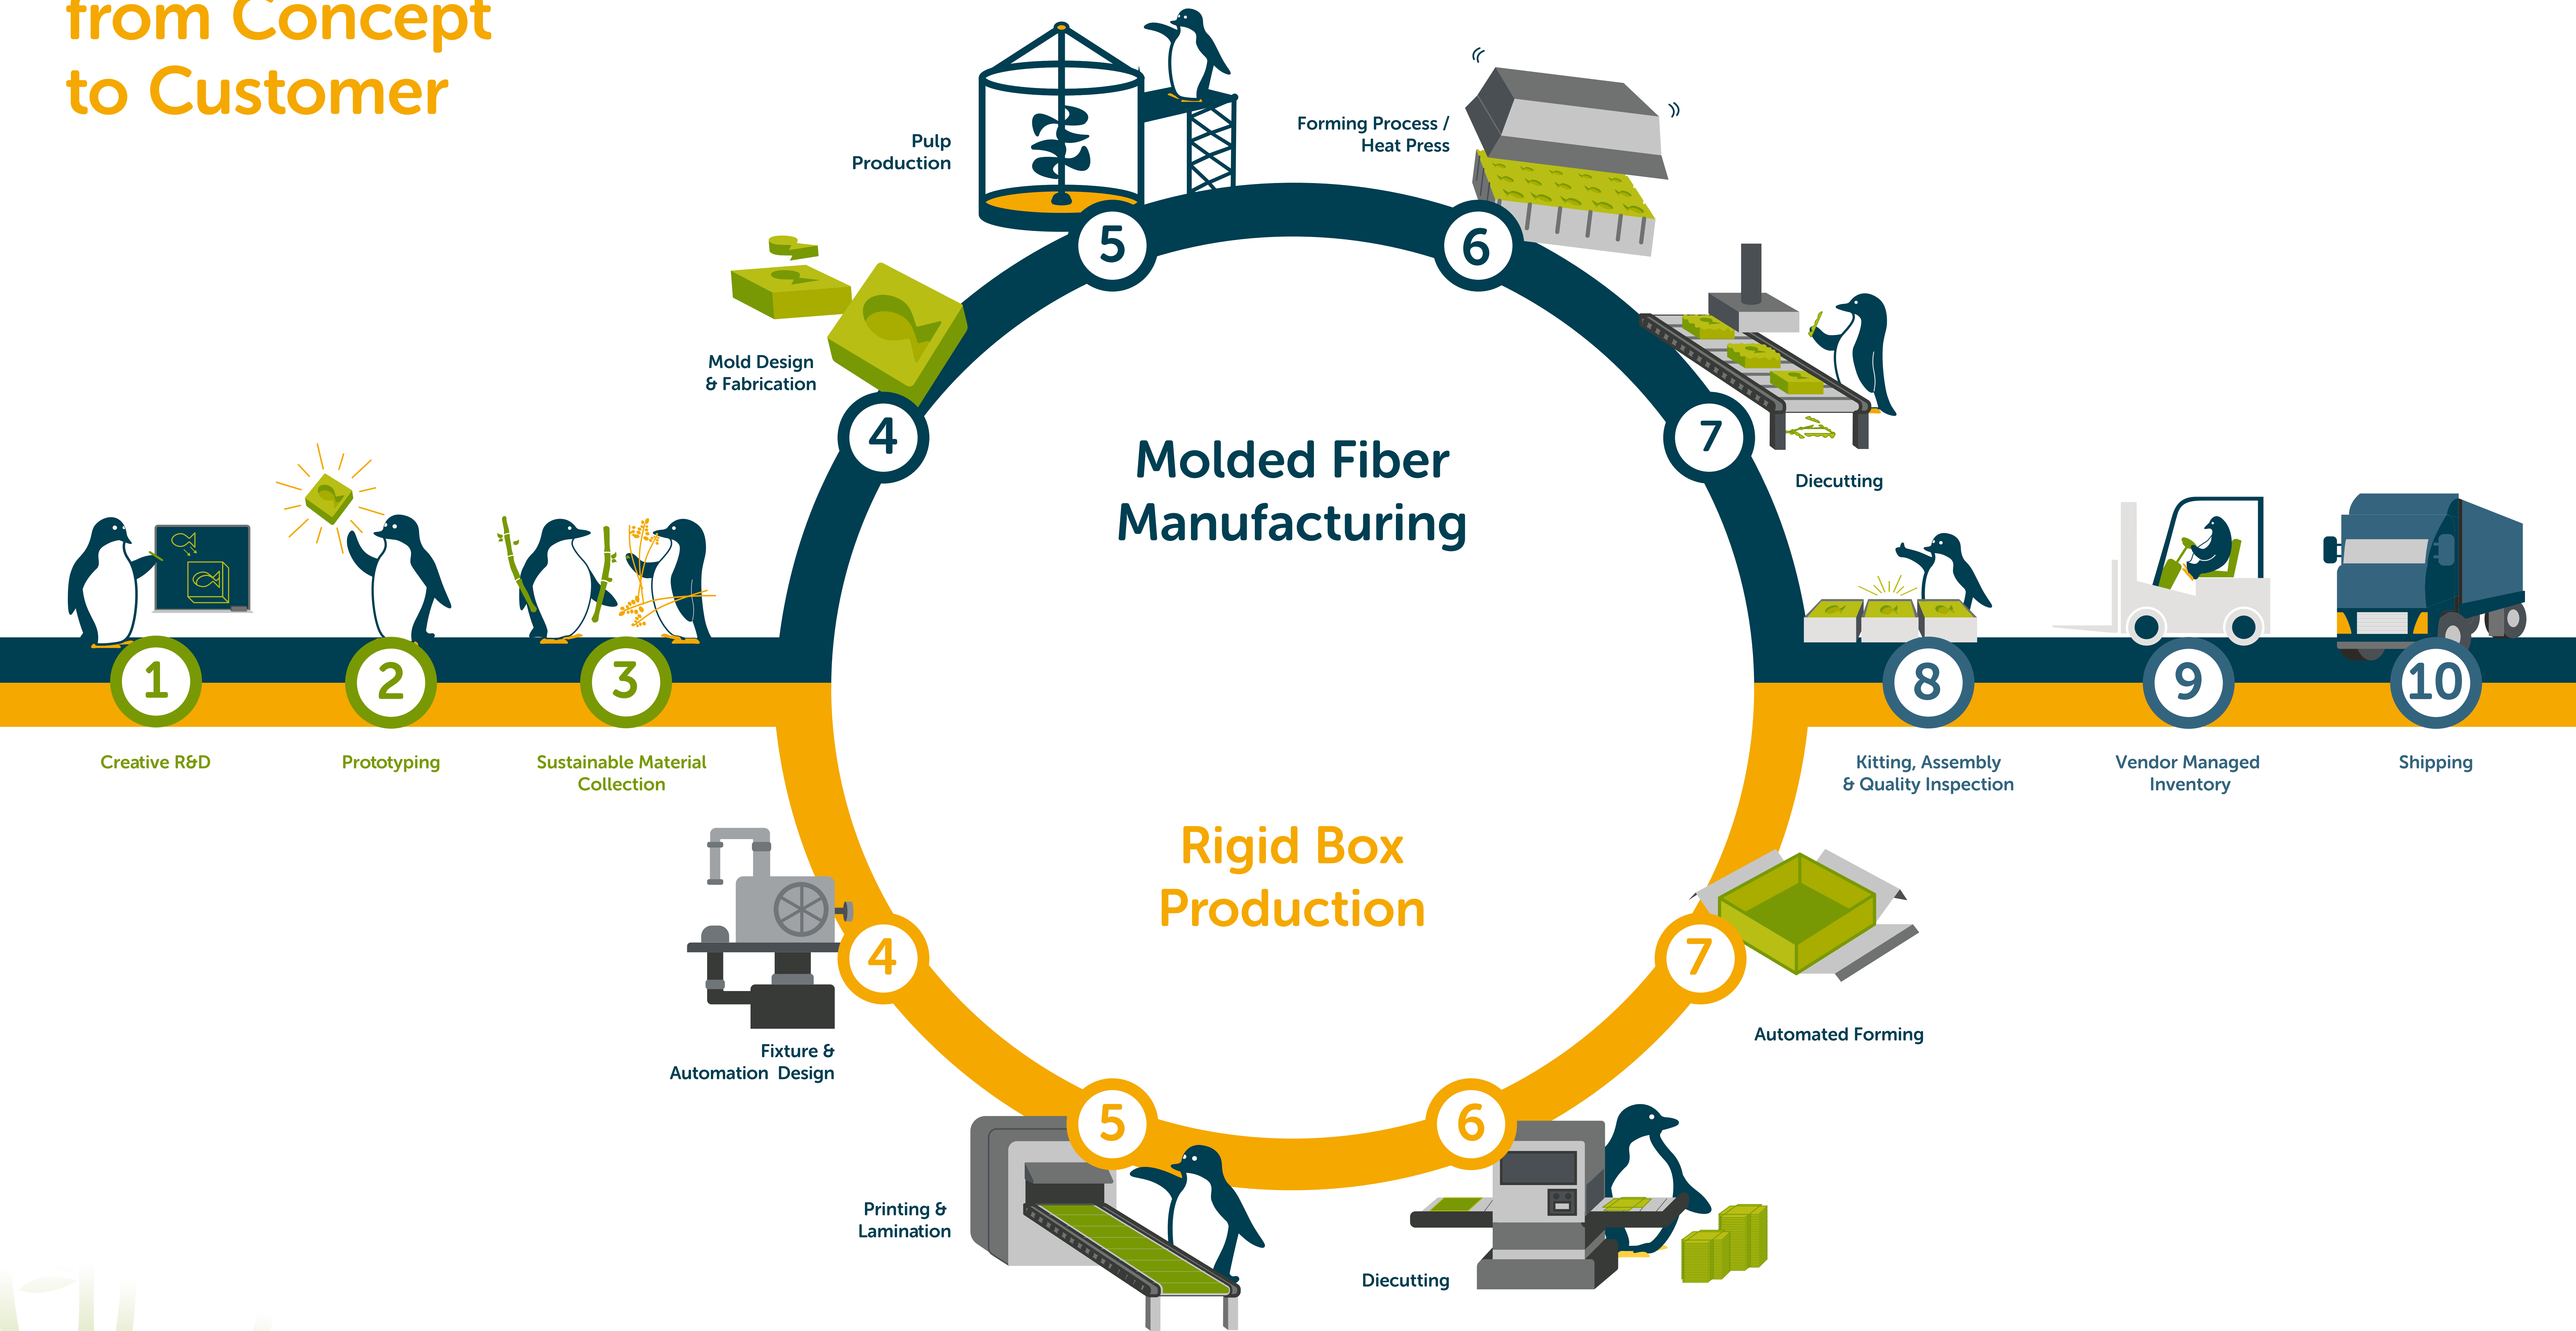

Total Packaging Solutions from Concept to Customer

1.6
FEET A DAY

Bamboo can grow an amazing 1.6 feet per day with a higher tensile strength than steel!

ZERO
EMISSIONS

Golden Arrow factories have zero total emissions, from the beginning to the end of production.

100%
WATER REUSED

We reuse and recycle 100% of the water used in the production process—we even keep a thriving koi pond using the reclaimed water!

2 OUT OF **3**
POLAR BEARS

U.S. Geological survey projects 2 out of 3 polar bears will disappear by 2050 due to climate change.